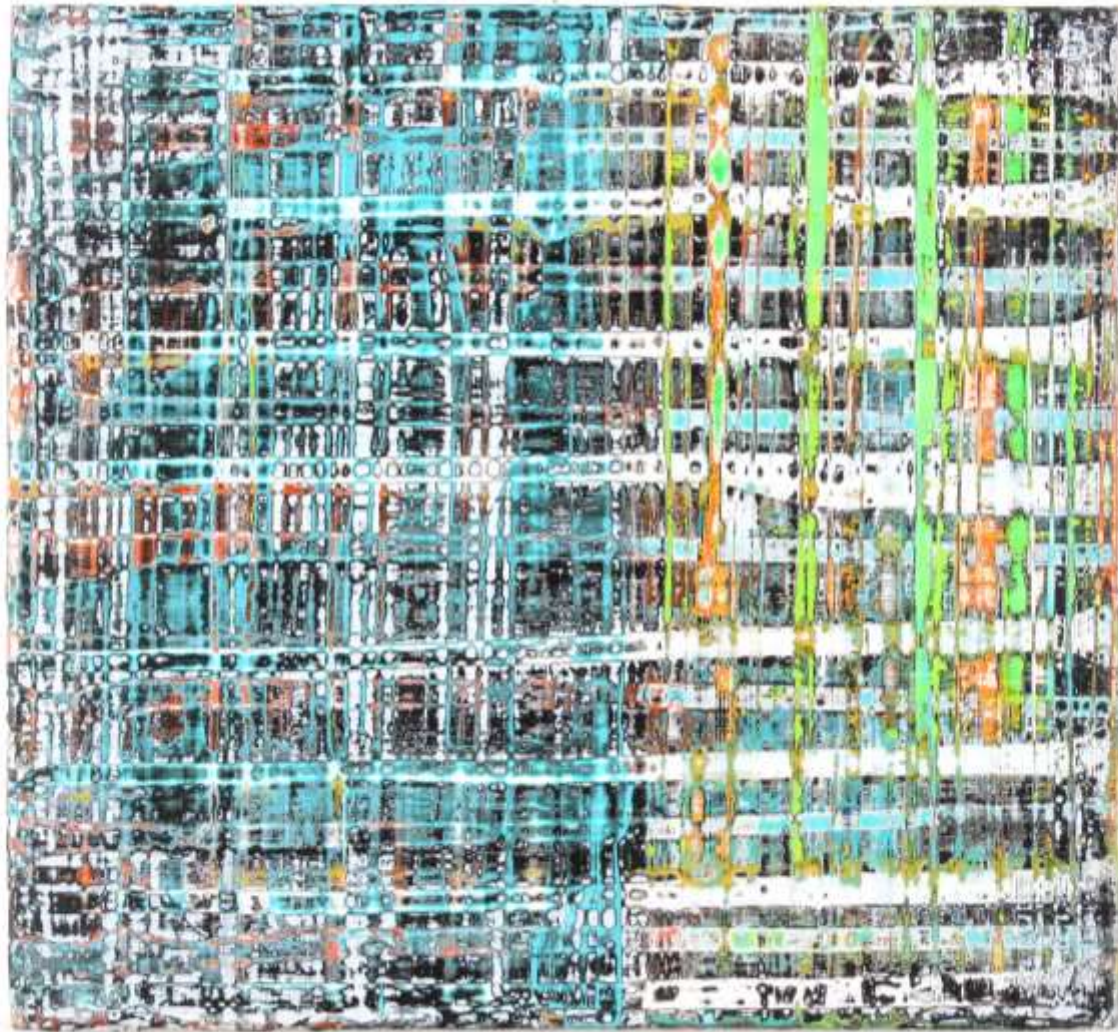

artist@matthewwebber.co.uk

www.matthewwebber.uk

Shift II
Oil and acrylic on canvas, 2018
36 cm x 36 cm
£980

+44 (0) 7958 608 968

artist@matthewwebber.co.uk

www.matthewwebber.uk

Block II
Oil and acrylic on canvas, 2023
26 cm x 28 cm
£800