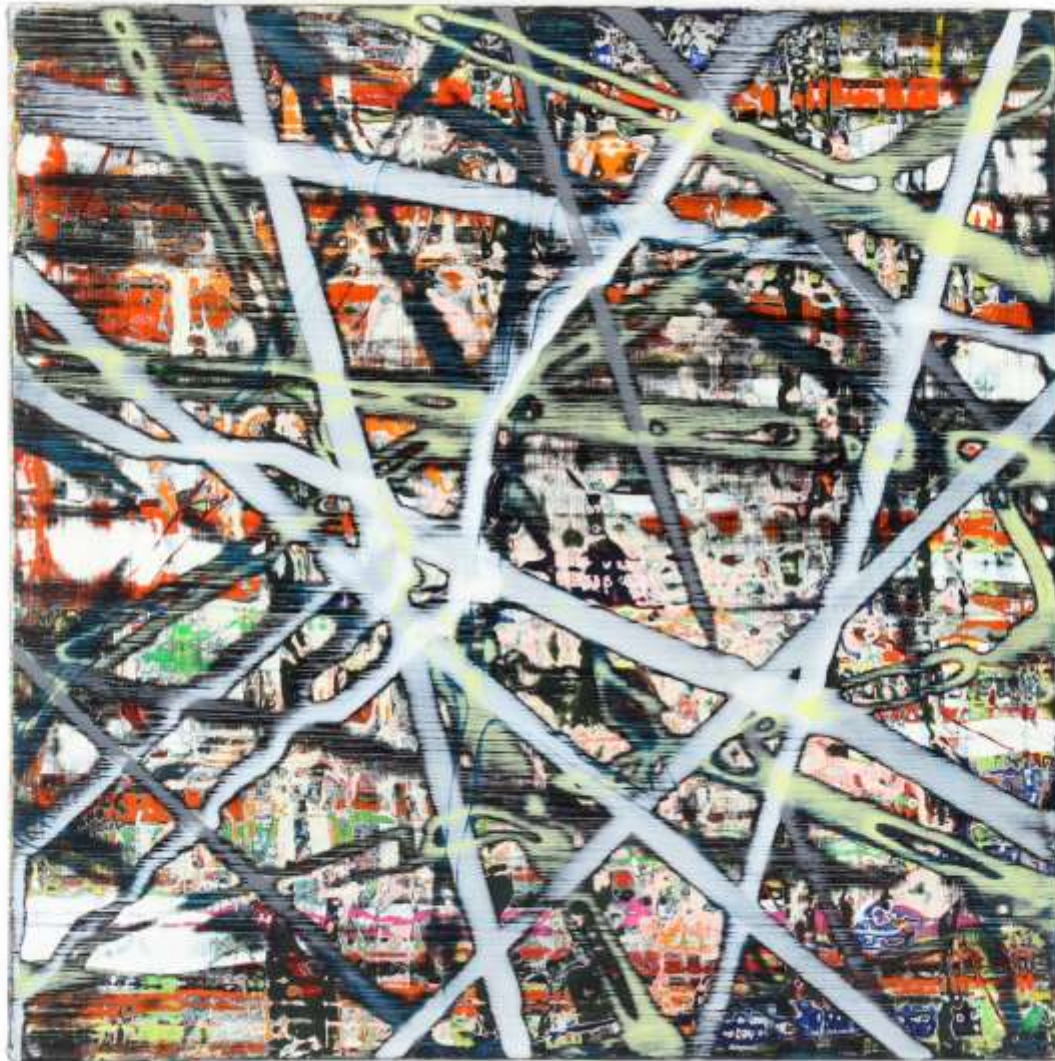

Lost
Oil and acrylic on canvas, 2019
33 cm x 33 cm
£900

+44 (0) 7958 608 968

artist@matthewwebber.co.uk

www.matthewwebber.uk