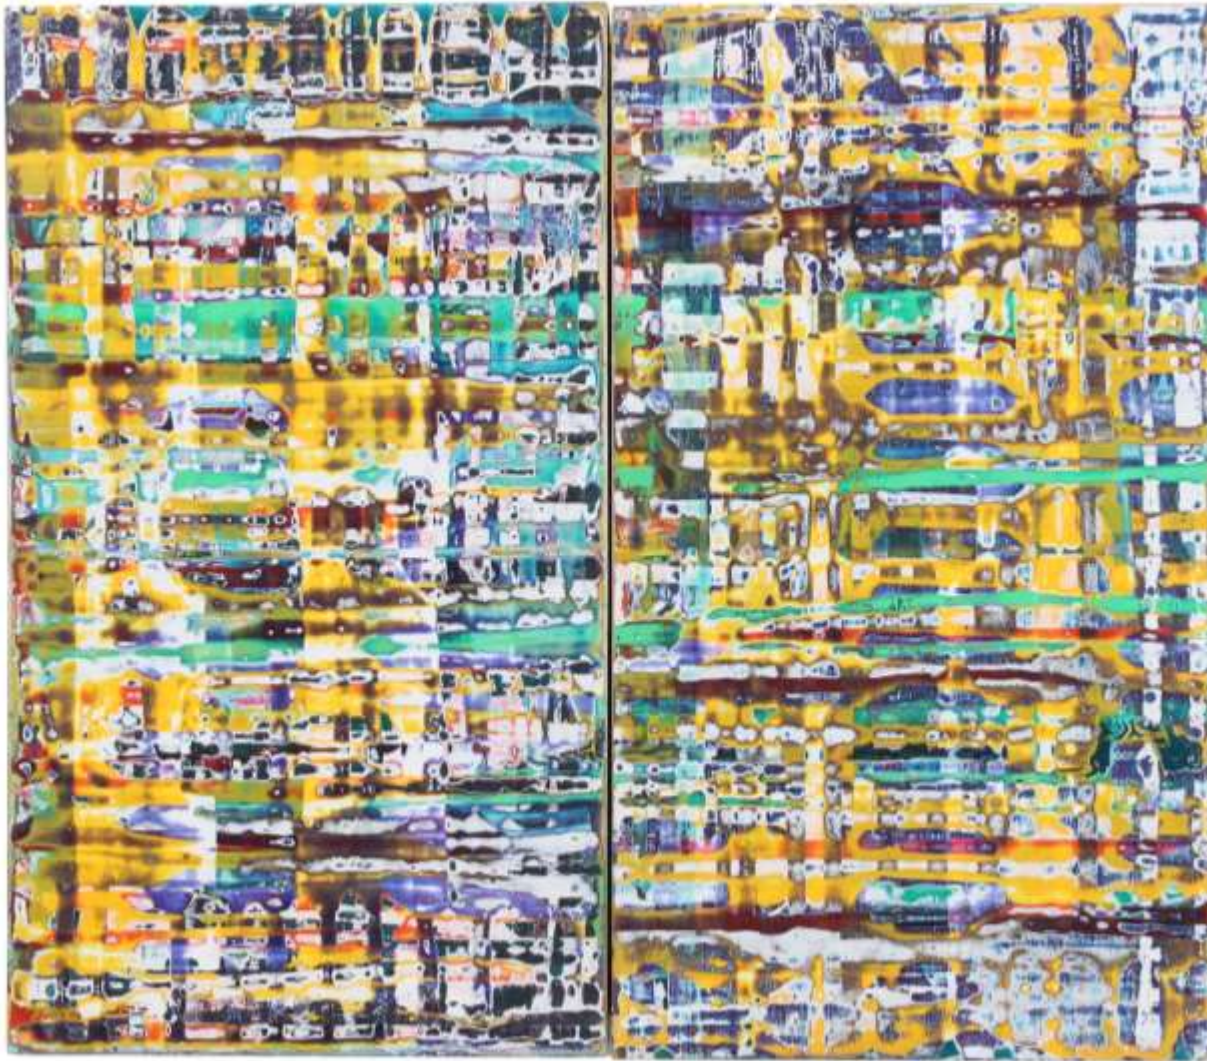

River
Oil and acrylic on plywood, 2018
24 cm x 33 cm
£850

+44 (0) 7958 608 968
artist@matthewwebber.co.uk
www.matthewwebber.uk

Out and Back
Oil and acrylic on plywood, 2 panels 2018
30 cm x 34 cm
£900

+44 (0) 7958 608 968
artist@matthewwebber.co.uk
www.matthewwebber.uk