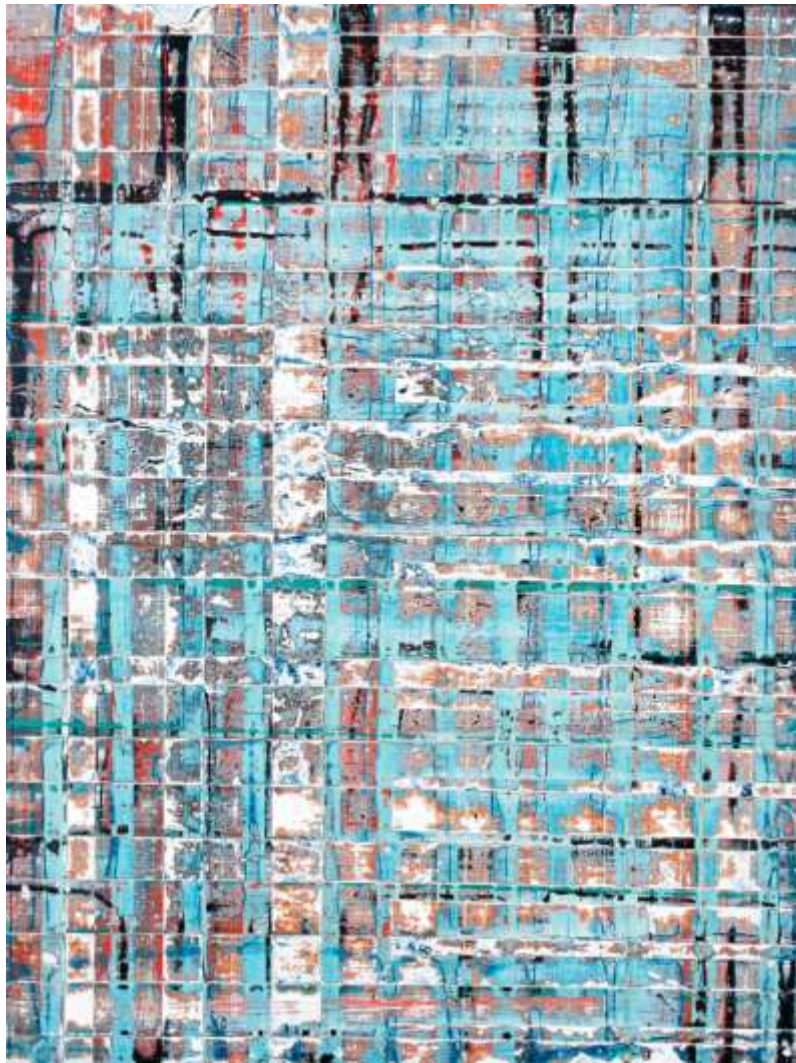

Winter (TBB0216)
Oil and acrylic on canvas, 2016
35 cm x 30 cm
£900

+44 (0) 7958 608 968

artist@matthewwebber.co.uk

www.matthewwebber.uk