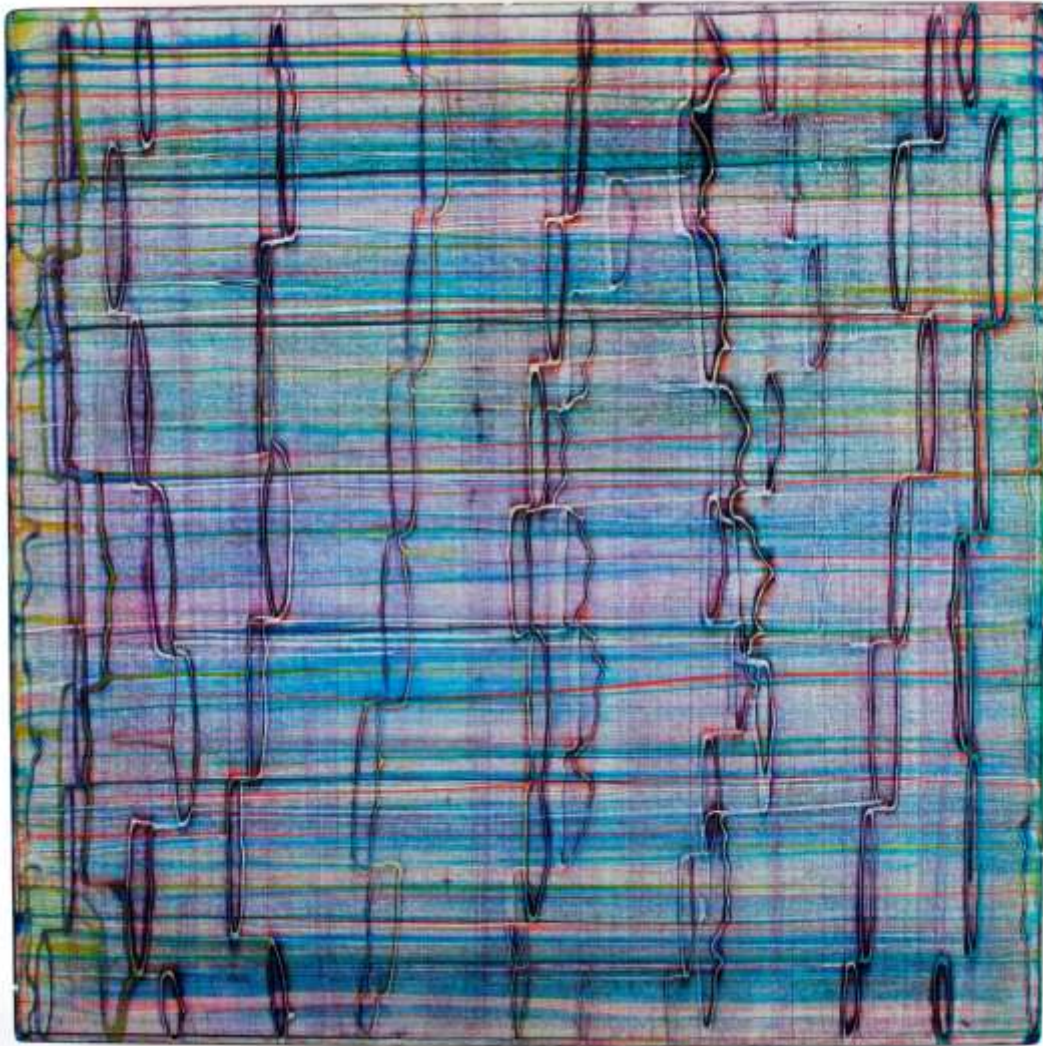

artist@matthewwebber.co.uk

www.matthewwebber.uk

Reef II
Oil and acrylic on canvas, 2011
60 cm x 60 cm
£1875

+44 (0) 7958 608 968

artist@matthewwebber.co.uk

www.matthewwebber.uk

Stream II
Acrylic on canvas, 2012
56 cm x 56 cm
£1700 (unframed)